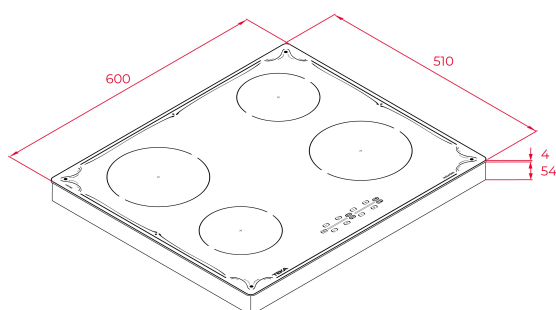

**TEKA****TOTAL IBR 64040 TTC**

60 cm induction hob with touch control, cooking timer and child lock

**REFERENCE**

REF: 112520013

EAN: 8434778011838

**FEATURES**

Induction hob  
Touch control  
4 cooking zones  
1 zone Ø 210 mm  
1 zone Ø 185 mm  
2 zones Ø 145 mm  
Ceramic glass surface  
Auto-lock safety system  
Induction:  
Cooking timer  
Power plus  
Child lock  
Residual heat indicator  
Power management  
Easy installation kit  
Maximum nominal power 7200 W

**DIMENSIONS**

**Product height (mm):** 50  
**Product width (mm):** 600  
**Product depth (mm):** 510  
**Product length (mm):**  
**Net weight (Kg):** 9,59

**TECHNICAL DETAILS**

Power rate (V): -  
Frequency (Hz): -  
Maximum Nominal Power (W): -