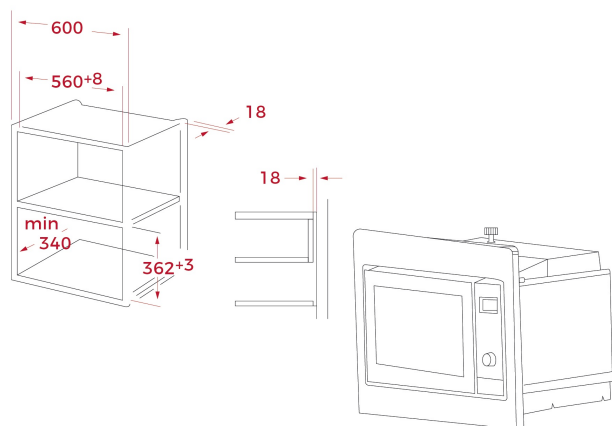

REFERENCE

REF: 40581102 EAN: 8421152127193

FEATURES

Built-in Microwave + Grill
3 cooking functions
8 direct access menus
5 power levels, 1250 W
Grill power: 1000 W
Defrost by time and weight
Touch control display with knobs and minute minder
Double glazed door with right opening
Children safety lock
LED inner light
Capacity (gross/net): 20,31 / 20 litres
Stainless steel cavity

DIMENSIONS

Product height (mm): 340
Product width (mm): 463
Product depth (mm): 343
Product length (mm):
Net weight (Kg): 15,0

TECHNICAL DETAILS

MWO Power (W): 800
Frequency (Hz): 50
Maximum Nominal Power (W): 1250
Grill (W): 1000

COLOURS

40581102 Stainless Steel